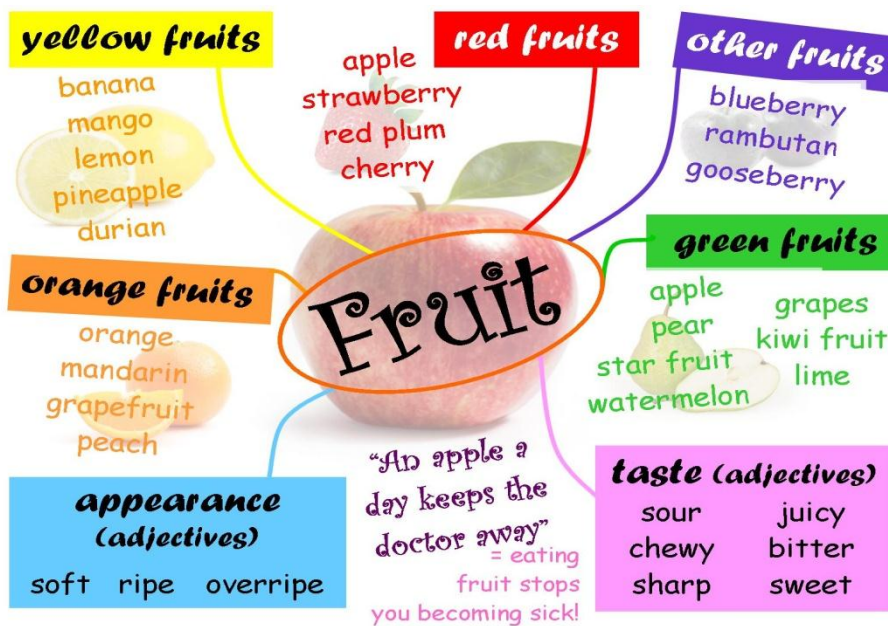

- Improving adult to child interactions and child to child interaction

- Thinking about questions

- Extending vocabulary

- Making it visual

9.00-9.40	9.40-10.20	10.20-11.00	11-11.15	11.15-11.50	11.50-12.30	12.30-1.30	1.30-2.30	2.30-2.50	2.50-3.30
Maths 7A	English	Irish	Break	Science	Science	Lunch	French	History	MT-Wood
Irish	Maths 7A	English	Break	Art	Art	Lunch	Geog	PE	PE
English	French	CSPE	Break	Maths 7A	Music	Lunch	Music	History	Art
Science	Science	Irish	Break	French	Maths 7A	Lunch	English	Geogr	SPHE
Geog	English	History	Break	MT-Wood	MT-Woog	Lunch	Irish	PE	Maths 7A