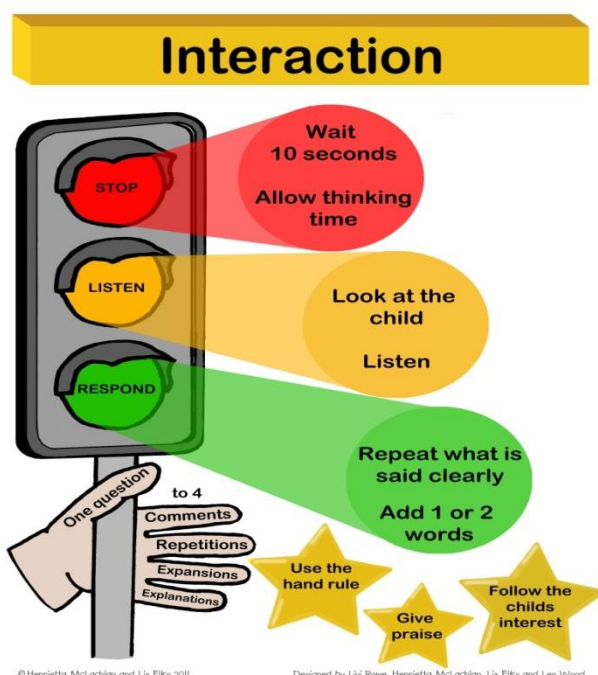

Accredited by Elklan, apt awards and Afasic as
Communication Friendly

In October 2014 Grosvenor Road Primary School achieved accredited Communication Friendly status. This award recognises that the staff and children work hard across the curriculum on:

- Improving adult to child interactions and child to child interaction